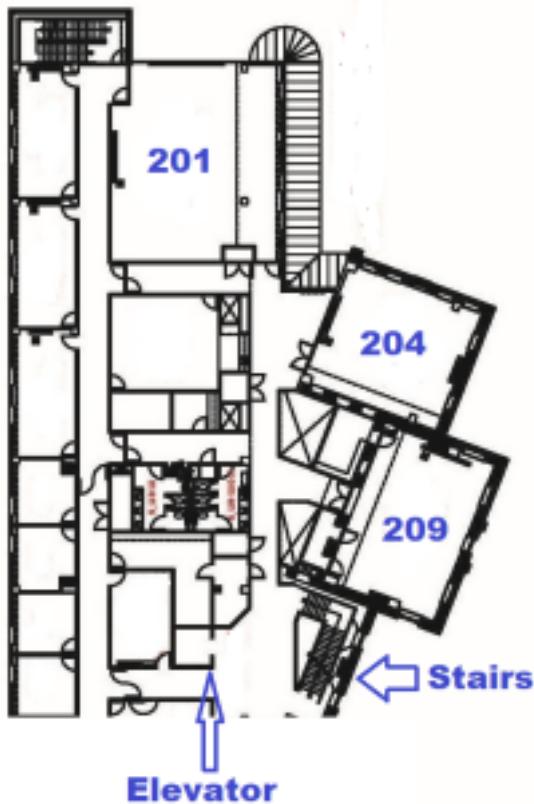

MALT Classroom Locations

Mt. Airy Learning Tree classes at the Philadelphia campus of United Lutheran Seminary are held in Brossman Learning Center in one of four classrooms (201, 204, 209, or 304).

When entering the foyer, please go to your left (if entering from the Brossman parking lot) or to your right (if entering from the interior of the campus) to enter Brossman Center. The stairs and elevator are about halfway down the hall. After you get to the 2nd or 3rd floor, go to your left (from the elevator) or to your right (from the stairs) to reach the classrooms.

Second Floor

Third Floor