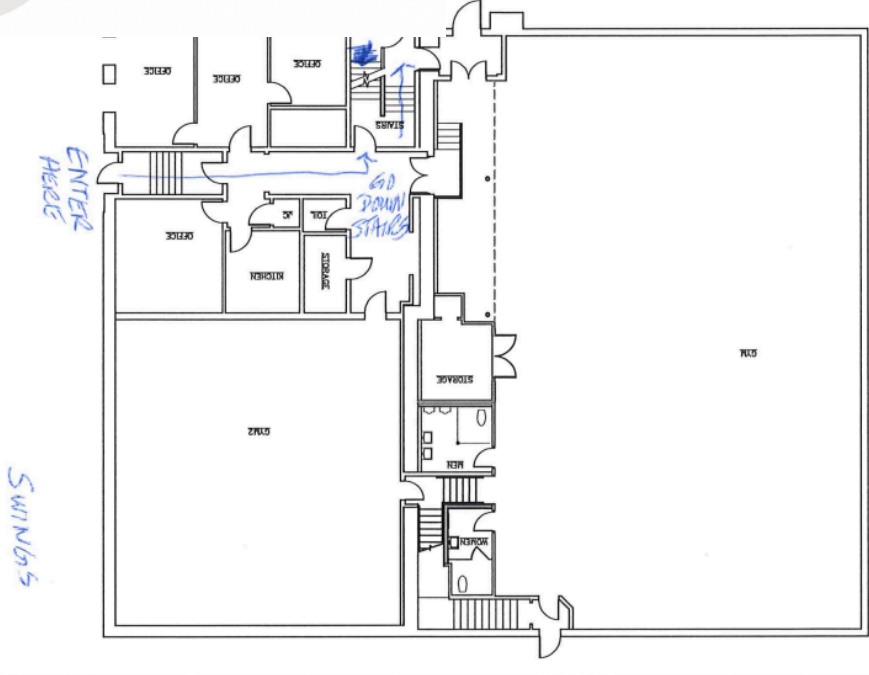

Room Information:

- **Gymnasium**
- **Community Room**
- **Assembly Room**
- **Arts & Crafts Room**
- **Computer Lab**

MT. AIRY LEARNING TREE

NEIGHBORS TEACHING NEIGHBORS

V LANE

McGuffin Associates LLC
 3001 Market Street, Philadelphia, PA 19104
 P 215.222.4100 • F 215.222.0700

DESIGNED BY: ADAM B. GIBSON
 DATE: 11/15/2017
 SCALE: AS SHOWN

DESIGNING BUILDING:
 MOUNTAIN VIEW ELEMENTARY CENTER
 PROJECT NO.: 1700100

FIRST FLOOR PLAN

FL-1

CARSON ST

MT. AIRY LEARNING TREE

NEIGHBORS TEACHING NEIGHBORS